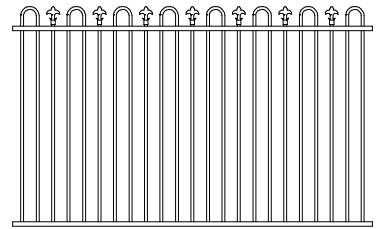

EUROLOC 22 - 43x24 Oval Rail - 22mm oval pickets

Euroloc 38 - 43x24 Oval Rail with 38mm oval pickets

FLAT TOP - 38x25 Rail with 16mm round pickets

ROD TOP- 38x25 Rail - 16mm round pickets

LOOP TOP - 38x25 Rail - 16mm round pickets

LOOP & SPEAR - 38x25 Rail - 16mm round pickets

NAUTICAL (max 3 ring/panel) - 38x25 Rail-16mm round pickets

DIAMOND (max 3/panel)- 38x25 Rail- 16mm round pickets

SPEAR TOP - 38x25 Rail with 16mm round pickets

SCROLL(1/panel)- 38x25 Rail with 16mm round pickets

GEMINI (max 3/panel)- 38x25 Rail - 16mm round pickets

SPLAY (1 per panel) - 38x25 Rail - 16mm round pickets

LUNAR- 38x25 Rail with 16mm round pickets

SOUTHERN CROSS - 38x25 Rail - 16mm round pickets

**70/9 Horizontal Slat into 50 post
Suitable as pool fence**

38/19 Horizontal Slat - 38mm blade with 19mm space

70/19 Horizontal Slat - 70mm blade with 19mm space

SECURITY SPIKE or PICKET- 50x30 Rail - 25mm square pickets