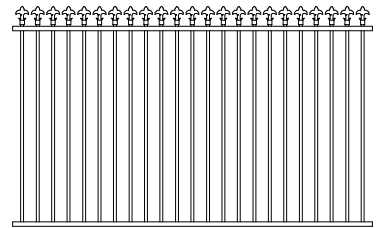

EUROLOC 22 - 43x24 Oval Rail - 22mm oval pickets

Euroloc 38 - 43x24 Oval Rail with 38mm oval pickets

FLAT TOP - 38x25 Rail with 16mm round pickets

ROD TOP- 38x25 Rail - 16mm round pickets

LOOP TOP - 38x25 Rail - 16mm round pickets

LOOP & SPEAR - 38x25 Rail - 16mm round pickets

NAUTICAL (max 3 ring/panel) - 38x25 Rail-16mm round pickets

DIAMOND (max 3/panel)- 38x25 Rail- 16mm round pickets

SPEAR TOP - 38x25 Rail with 16mm round pickets

SCROLL(1/panel)- 38x25 Rail with 16mm round pickets

GEMINI (max 3/panel)- 38x25 Rail - 16mm round pickets

SPLAY (1 per panel) - 38x25 Rail - 16mm round pickets

LUNAR- 38x25 Rail with 16mm round pickets

SOUTHERN CROSS - 38x25 Rail - 16mm round pickets

**70/9 Horizontal Slat into 50 post
Suitable as pool fence**

38/19 Horizontal Slat - 38mm blade with 19mm space

70/19 Horizontal Slat - 70mm blade with 19mm space

SECURITY SPIKE or PICKET- 50x30 Rail - 25mm square pickets